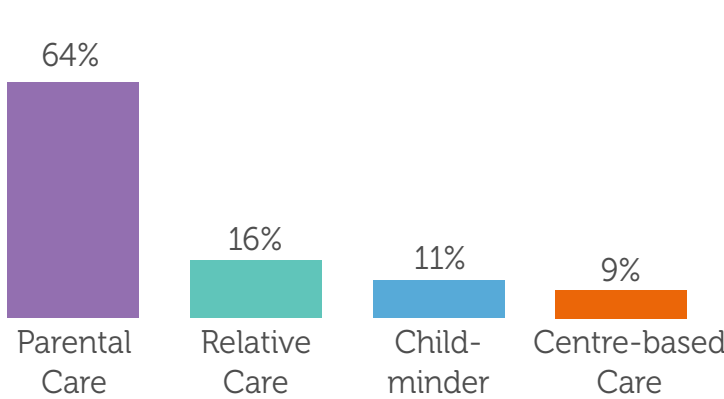

School-age childcare in Ireland

Main school-age childcare arrangements

For children aged 5

For children aged 9

37,000
school-age
children are
cared for by
childminders

Childcare Services

40%
of schools
have a school-
age childcare
service

41%

of all childcare services offer school-age childcare

Growth of school-age childcare in early years settings

Year	Percentage
2011	27%
2012	28%
2013	30%
2014	31%
2015/16	54%
2016/17	41%

24,158

school-age children
in early years settings