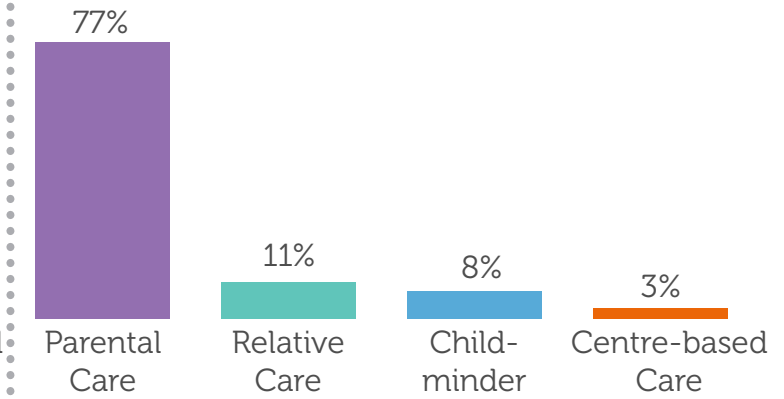

School-age childcare in Ireland

Main school-age childcare arrangements

For children aged 5

For children aged 9

37,000
school-age
children are
cared for by
childminders

Childcare Services

40%
of schools
have a school-
age childcare
service

41%

of all childcare services offer school-age childcare

Growth of school-age childcare in early years settings

Year	Percentage
2011	27%
2012	28%
2013	30%
2014	31%
2015/16	54%
2016/17	41%

24,158

school-age children
in early years settings