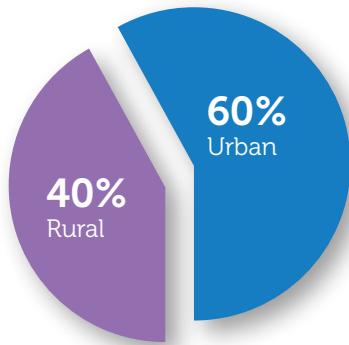

### Profile of Early Years Services in Ireland

4,448

Childcare services in Ireland